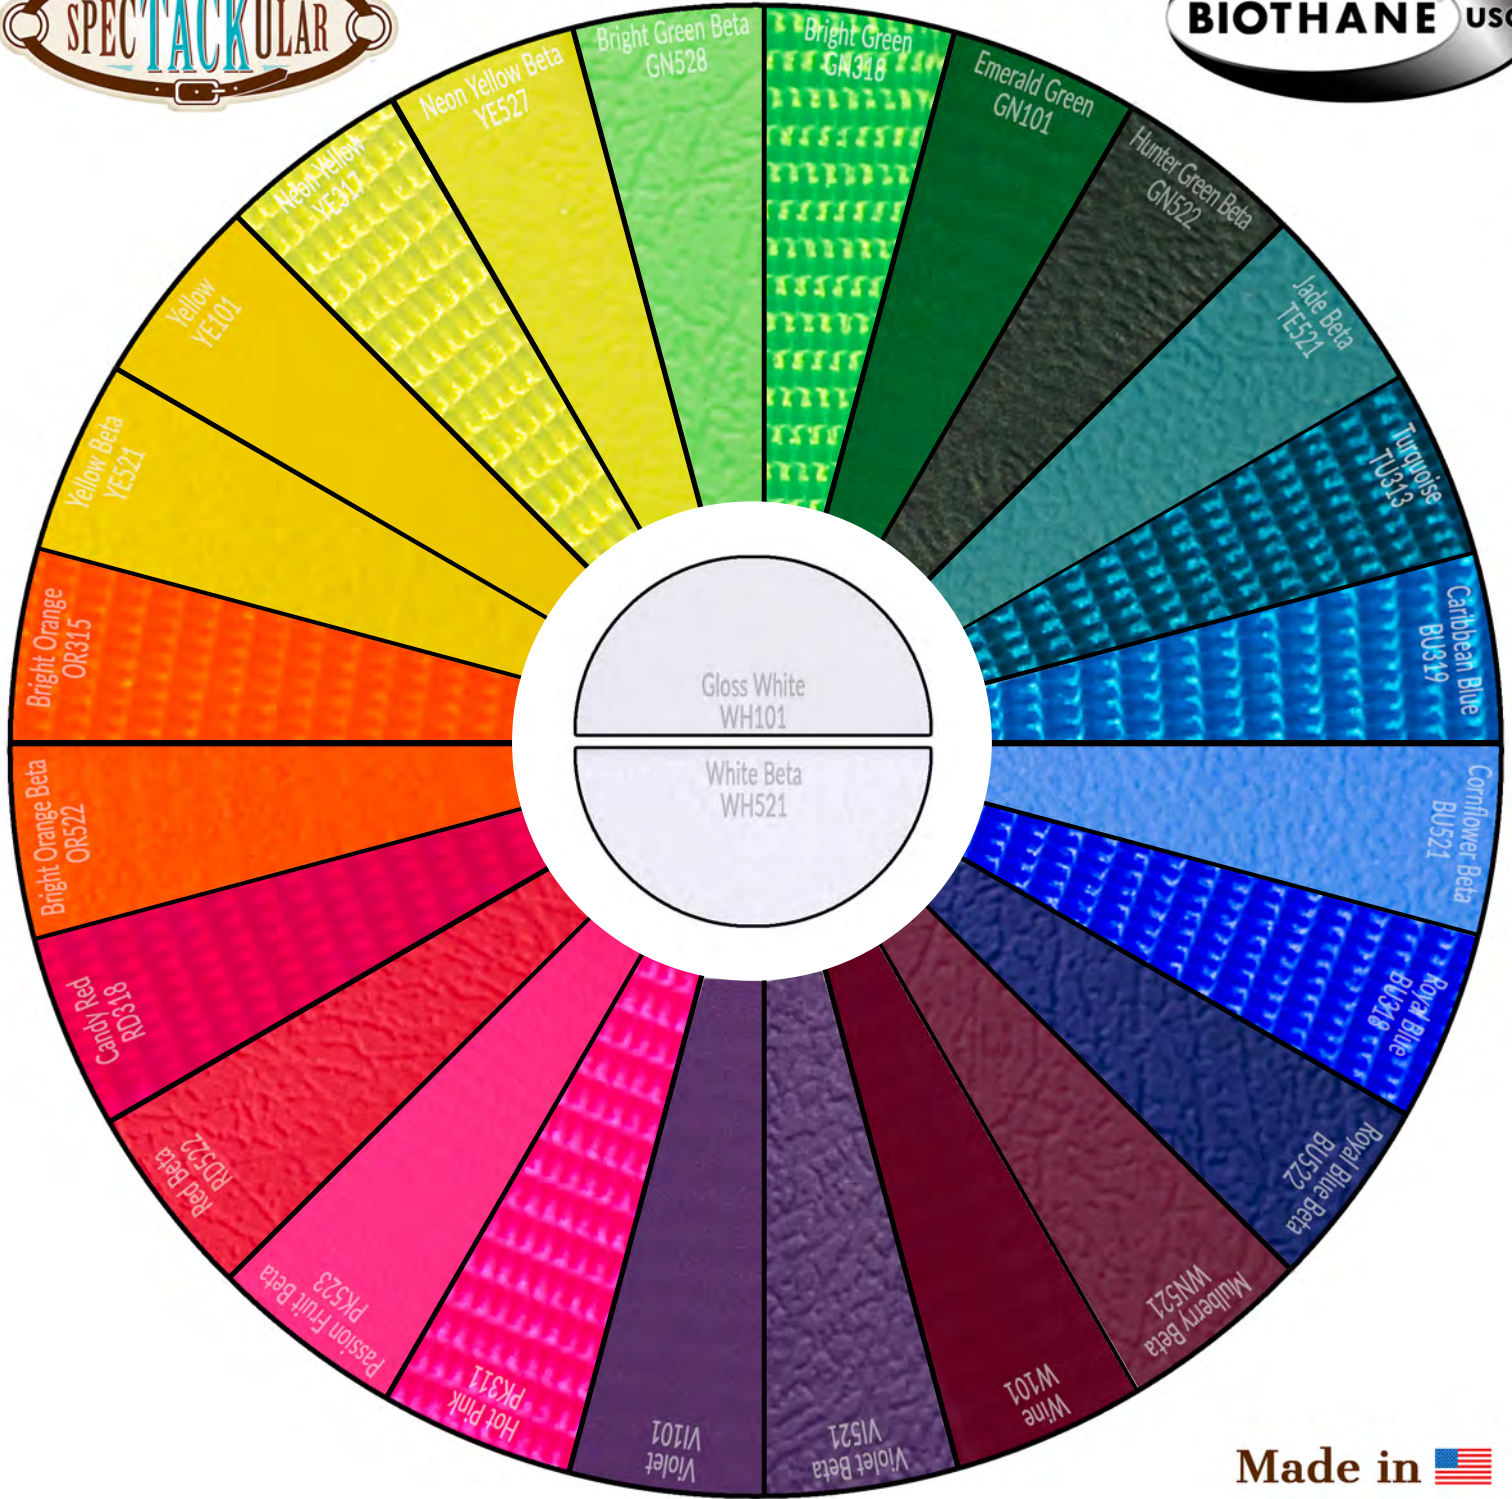

A New Tradition in Horse Tack

Made in 

Reflective

www.SpecTACKular.com

913.299.4494

CRYSTAL SPOTS	
	Color Names
	Kelly Green
	Turquoise
	Royal Blue
	Lavender
	Hot Pink
	Pastel Pink
	Red
	Amber
	Yellow
	Smoke
	Clear White
	Clear Rainbow

Large Crystal Spot - 10 MM - 1/2"
Small Crystal Spot - 25.4MM - 5/16"

Note: SpecTACK Default for CS is the Large Size

STAINLESS STEEL SPOTS & CONCHOS	
	Description
	SS Spot - Round 5/16" - Small
	SS Spot - Round 1/4" - Mini
	SS Spot - Round 3/8" - Large
	SS Spot - Round 5/8" - Extra Large
	SS Spot - Diamond Shape
	Concho 1" - Black Inlay

Note: SpecTACK default is Small 5/16" on a 1" wide Browband and Large 3/8" on a Breast Collars