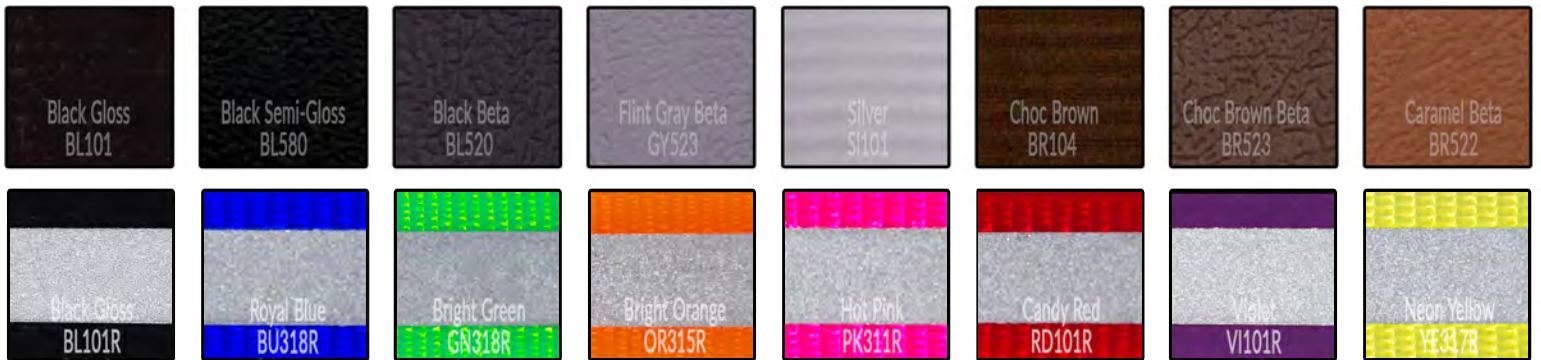

A New Tradition in Horse Tack

Made in 

Reflective

www.SpecTACKular.com

913.299.4494

CRYSTAL SPOTS	
	Color Names
	Kelly Green
	Turquoise
	Royal Blue
	Lavender
	Hot Pink
	Pastel Pink
	Red
	Amber
	Yellow
	Smoke
	Clear White
	Clear Rainbow

Large Crystal Spot - 10 MM - 1/2"
Small Crystal Spot - 25.4MM - 5/16"

Note: SpecTACK Default for CS is the Large Size

STAINLESS STEEL SPOTS & CONCHOS	
	Description
	SS Spot - Round 5/16" - Small
	SS Spot - Round 1/4" - Mini
	SS Spot - Round 3/8" - Large
	SS Spot - Round 5/8" - Extra Large
	SS Spot - Diamond Shape
	Concho 1" - Black Inlay

Note: SpecTACK default is Small 5/16" on a 1" wide Browband and Large 3/8" on a Breast Collars